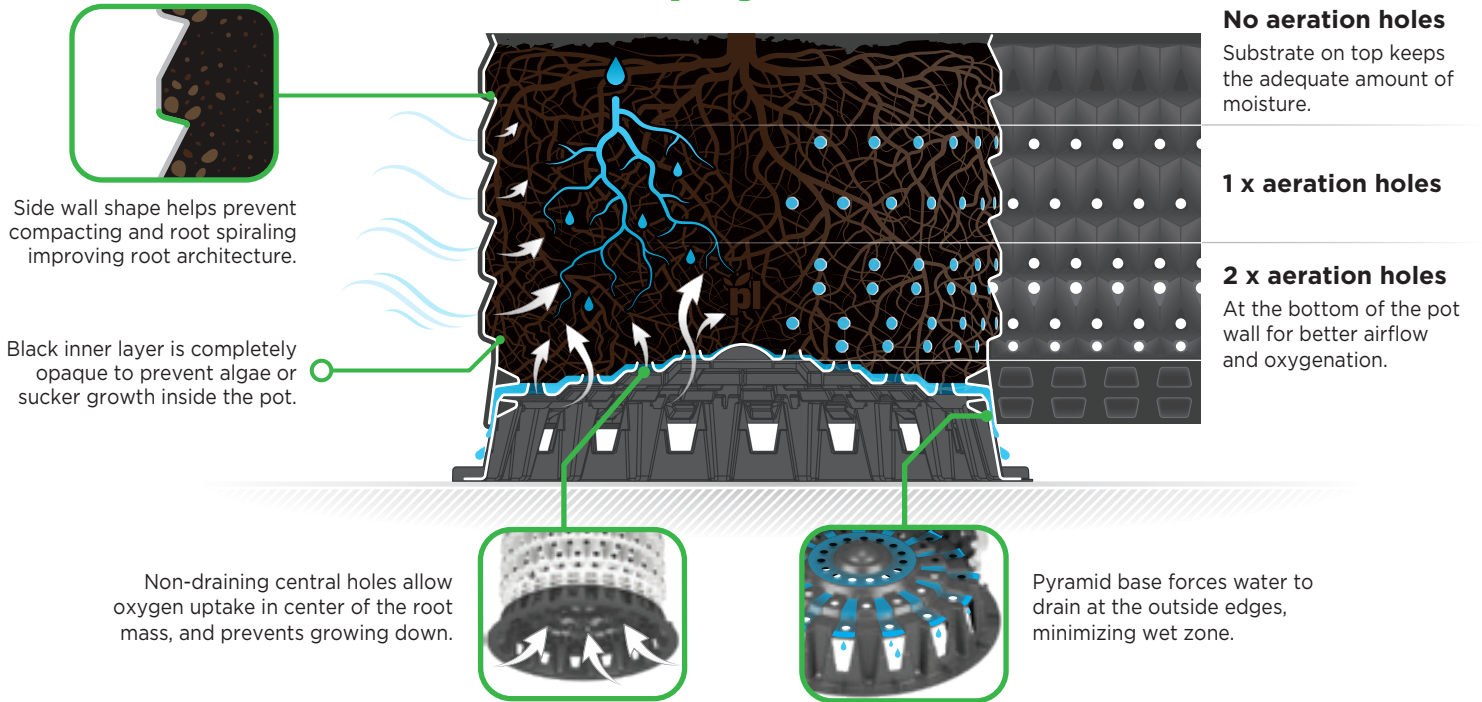

plantlogic

innovative products
for smart growers

Zephyr V2

What make us unique

<p>Tallest legs in the world</p> <p>7 cm tall legs prevent root contact with soil and pathogens.</p>	<p>Stable base with large surface area</p> <p>Wide base is more than 5x as stable than any other pot with legs.</p>	<p>Strong connection</p> <p>Gear slots specially designed for greater base and wall support.</p>	<p>Small gap</p> <p>Narrow draining area, about 3mm wide, substrate won't go through.</p>	<p>Easy assembly</p> <p>Use air gun for faster assembly.</p>
---	--	---	--	---

Capacities

Available in white/black and black/black.