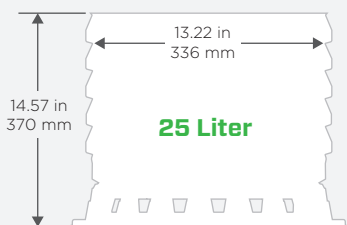

plantlogic

innovative products
for smart growers

Zephyr V2

What make us unique

<p>Tallest legs in the world</p> <p>7 cm tall legs prevent root contact with soil and pathogens.</p>	<p>Stable base with large surface area</p> <p>Wide base is more than 5x as stable than any other pot with legs.</p>	<p>Strong connection</p> <p>Gear slots specially designed for greater base and wall support.</p>	<p>Small gap</p> <p>Narrow draining area, about 3mm wide, substrate won't go through.</p>	<p>Easy assembly</p> <p>Use air gun for faster assembly.</p>
---	--	---	--	---

Capacities

Available in white/black and black/black.