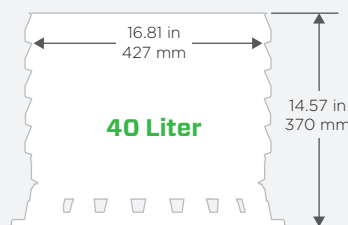

plantlogic

innovative products
for smart growers

Zephyr V2

What make us unique

<p>Tallest legs in the world</p> <p>7 cm tall legs prevent root contact with soil and pathogens.</p>	<p>Stable base with large surface area</p> <p>Wide base is more than 5x as stable than any other pot with legs.</p>	<p>Strong connection</p> <p>Gear slots specially designed for greater base and wall support.</p>	<p>Small gap</p> <p>Narrow draining area, about 3mm wide, substrate won't go through.</p>	<p>Easy assembly</p> <p>Use air gun for faster assembly.</p>
---	--	---	--	---

Capacities

Available in white/black and black/black.