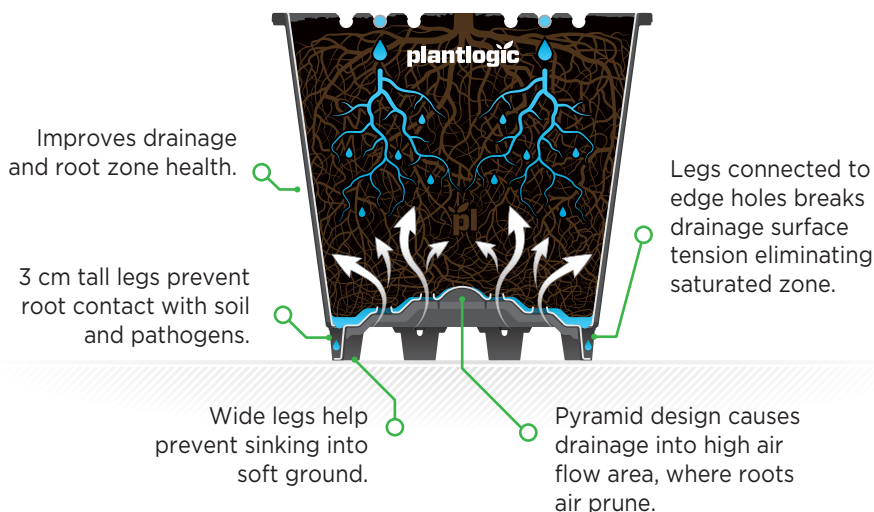

plantlogic

innovative products
for smart growers

25

Liter Pot with U-Grooves

Ideal for substrate production

Plantlogic pots are designed to maximize drainage and oxygen uptake to support healthy roots and plant vigor.

Three different U-groove spacing options for 16 mm irrigation pipes.

Item #1309026

Airflow and oxygenation

Non-draining central holes allow oxygen uptake in center of root mass, and prevents growing down.

Excellent drainage

Pyramid base forces water to drain at the outside edges, minimizing wet zone.

U-grooves

Specially made for better placement of irrigation pipes.