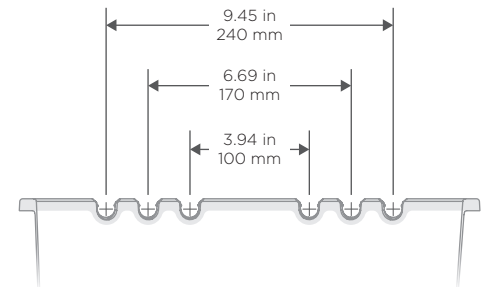

plantlogic

innovative products
for smart growers

25

Liter Pot with U-Grooves

Ideal for substrate production

Plantlogic pots are designed to maximize drainage and oxygen uptake to support healthy roots and plant vigor.

Three different U-groove spacing options for 16 mm irrigation pipes.

Item #1309026

Airflow and oxygenation

Non-draining central holes allow oxygen uptake in center of root mass, and prevents growing down.

Excellent drainage

Pyramid base forces water to drain at the outside edges, minimizing wet zone.

U-grooves

Specially made for better placement of irrigation pipes.